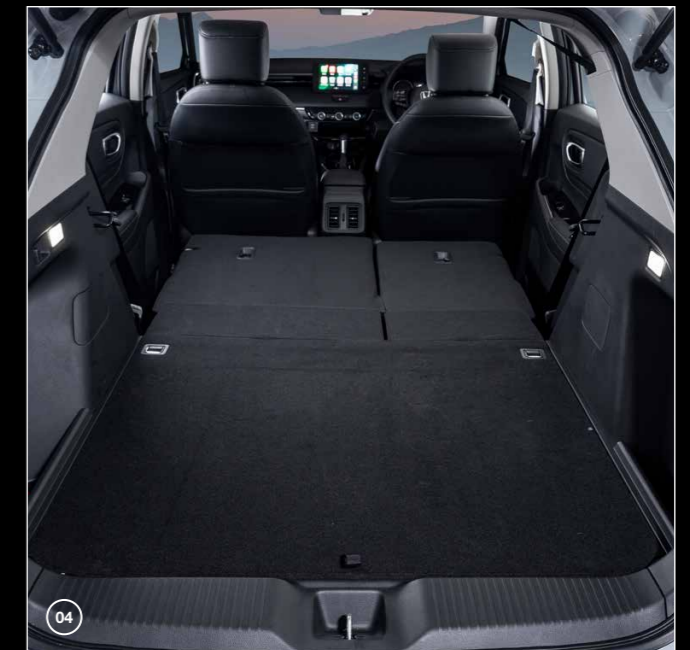

A CABIN DESIGNED FOR MODERN LIVING

Discover an interior crafted to impress, where every detail speaks of refinement. Plush, eco-friendly leather upholstery brings sophistication and comfort to every journey, while soft white ambient lighting enhances the cabin's serene, modern atmosphere.

TAILORED COMFORT AND VERSATILITY

Comfort and convenience come naturally with the versatile Honda Magic Seats®. Offering effortless flexibility, folding flat or flipping up to create space exactly where it's needed and making room for everything from weekend adventures to everyday errands.

- 01 **Refresh Mode** - Enjoy the view by removing the head restraints and folding back the seats.
- 02 **Tall Mode** - Fold up the rear seats to gain some extra storage height.
- 03 **Long Mode** - Fold down all the seats on the left- or right-hand side of the car and you will have plenty of room for those long items.
- 04 **Utility Mode** - Need to take your gear with you for an outdoor excursion? Just fold down the rear seats and you are all set.